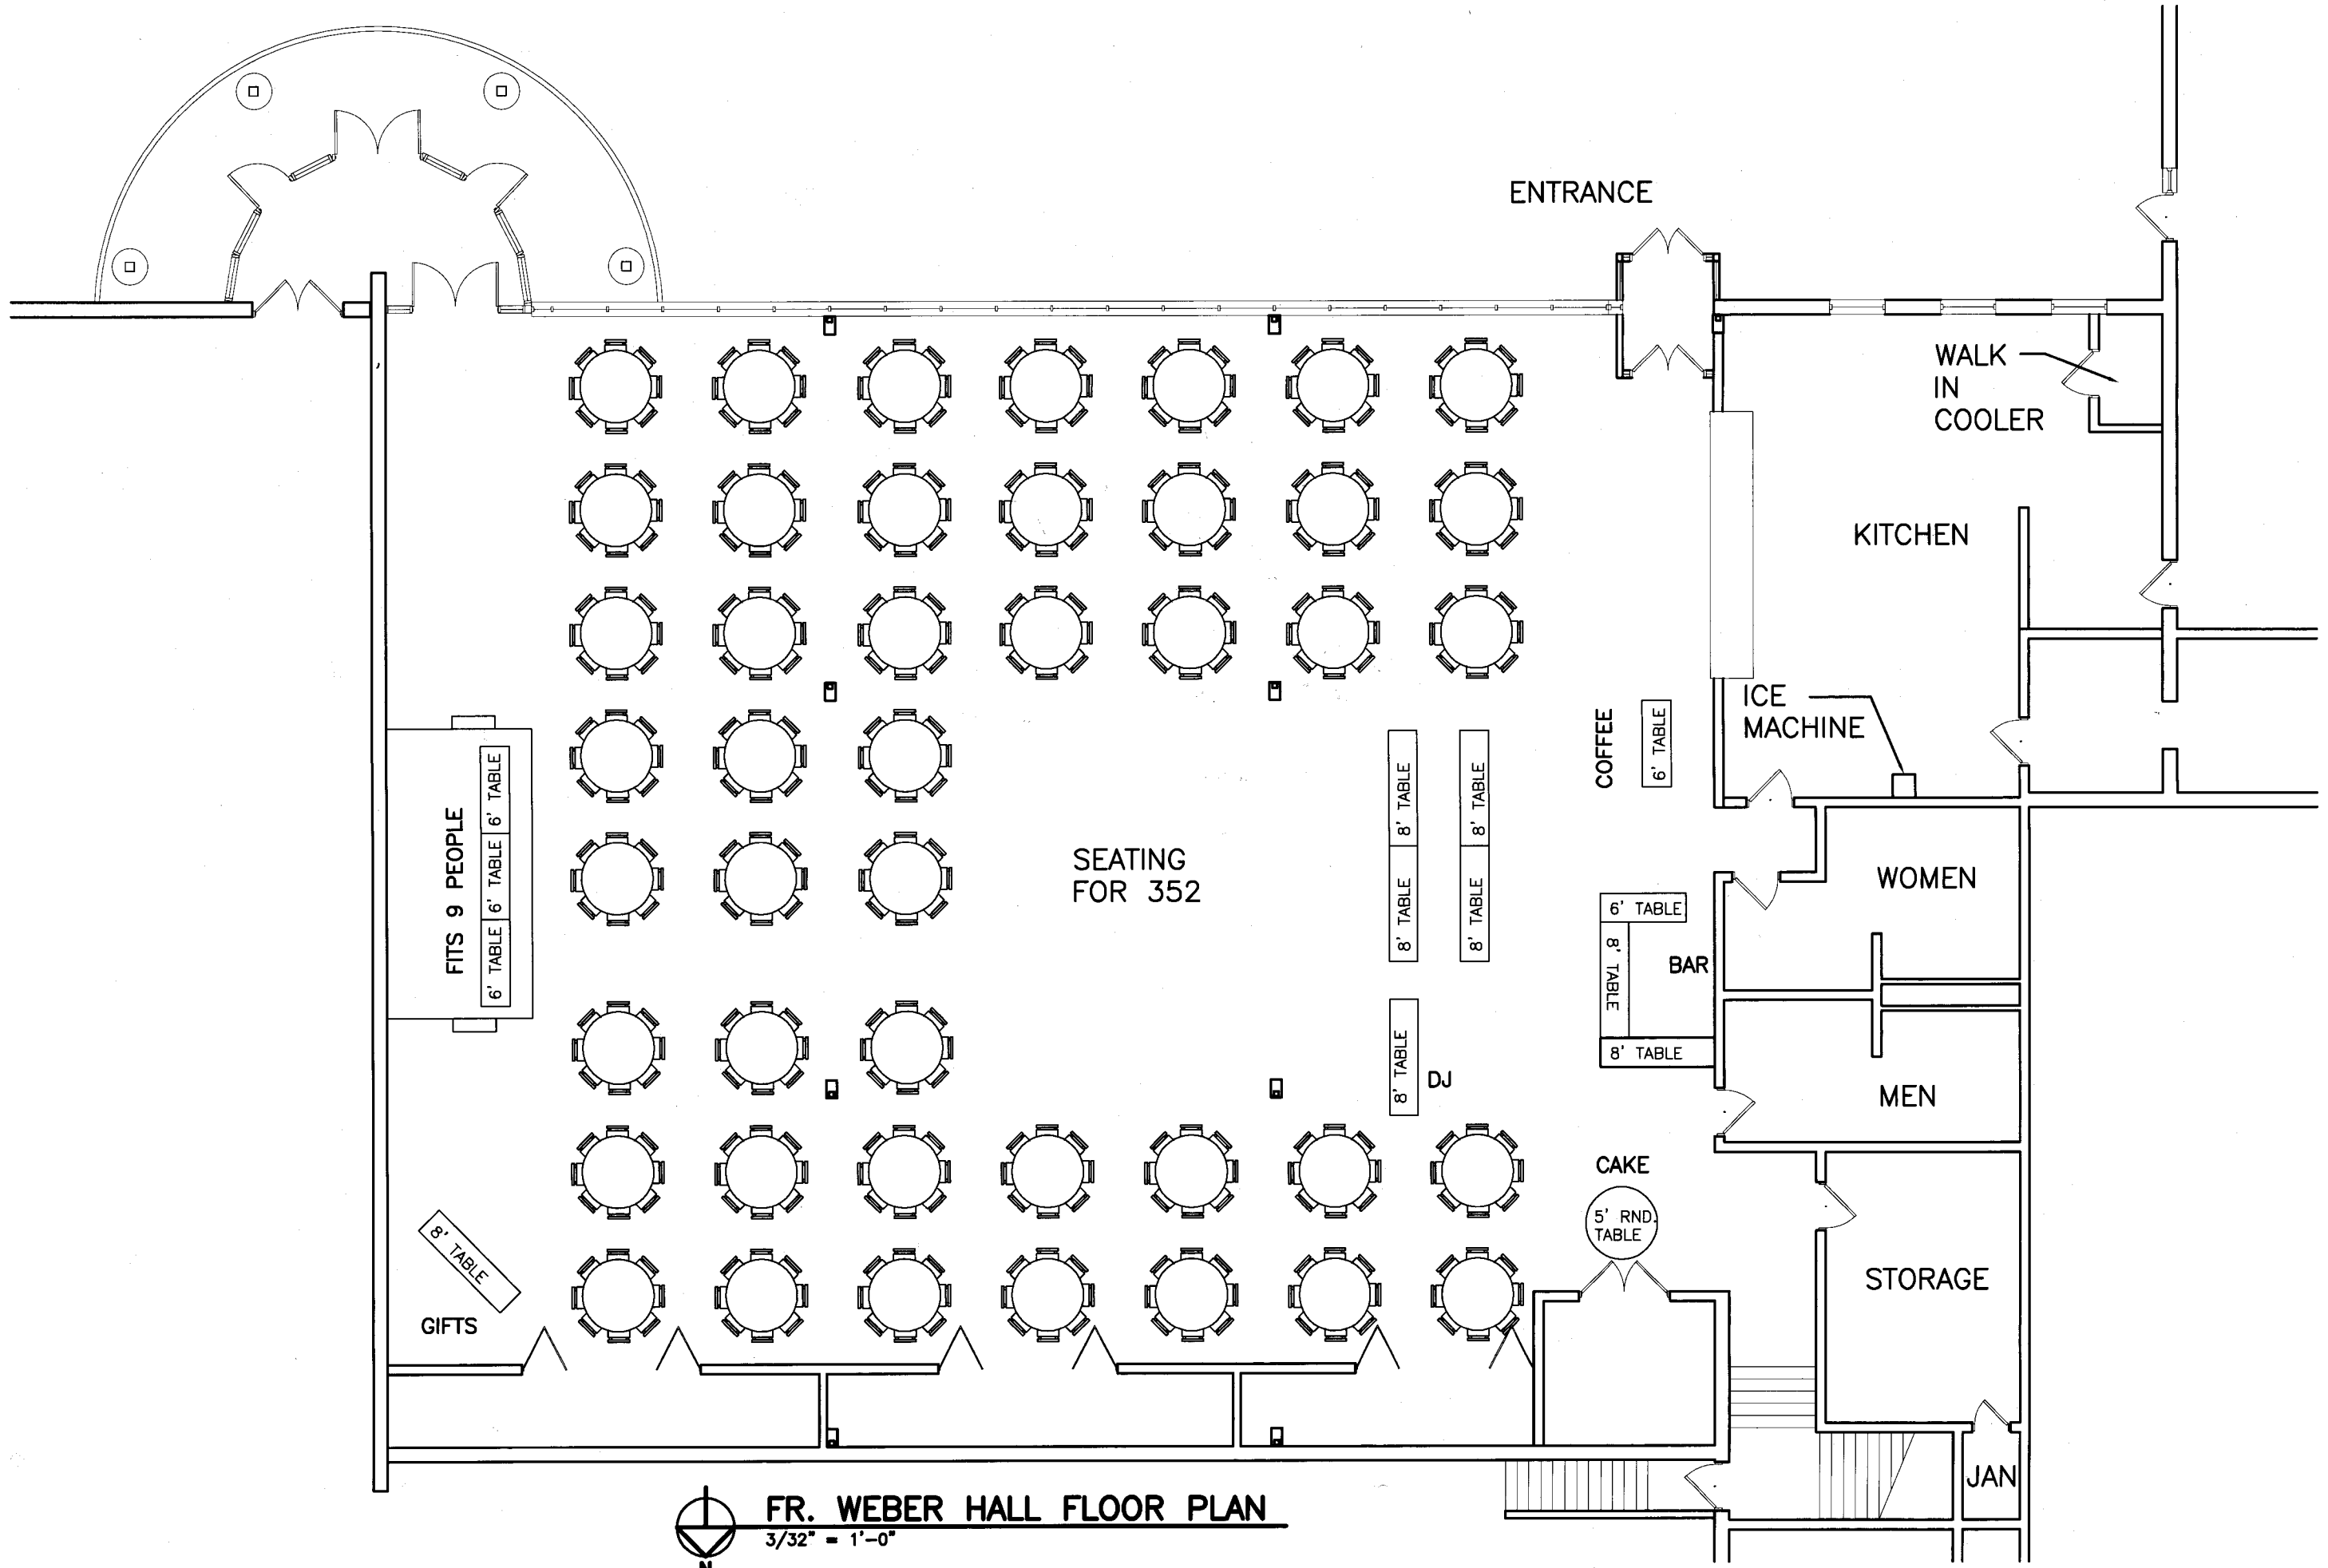

 **FR. WEBER HALL FLOOR PLAN**  
3/32" = 1'-0"

**FR. WEBER HALL FLOOR PLAN**  
 3/32" = 1'-0"

**FR. WEBER HALL FLOOR PLAN**  
 $3/32" = 1'-0"$

FR. WEBER HALL FLOOR PLAN  
 3/32" = 1'-0"