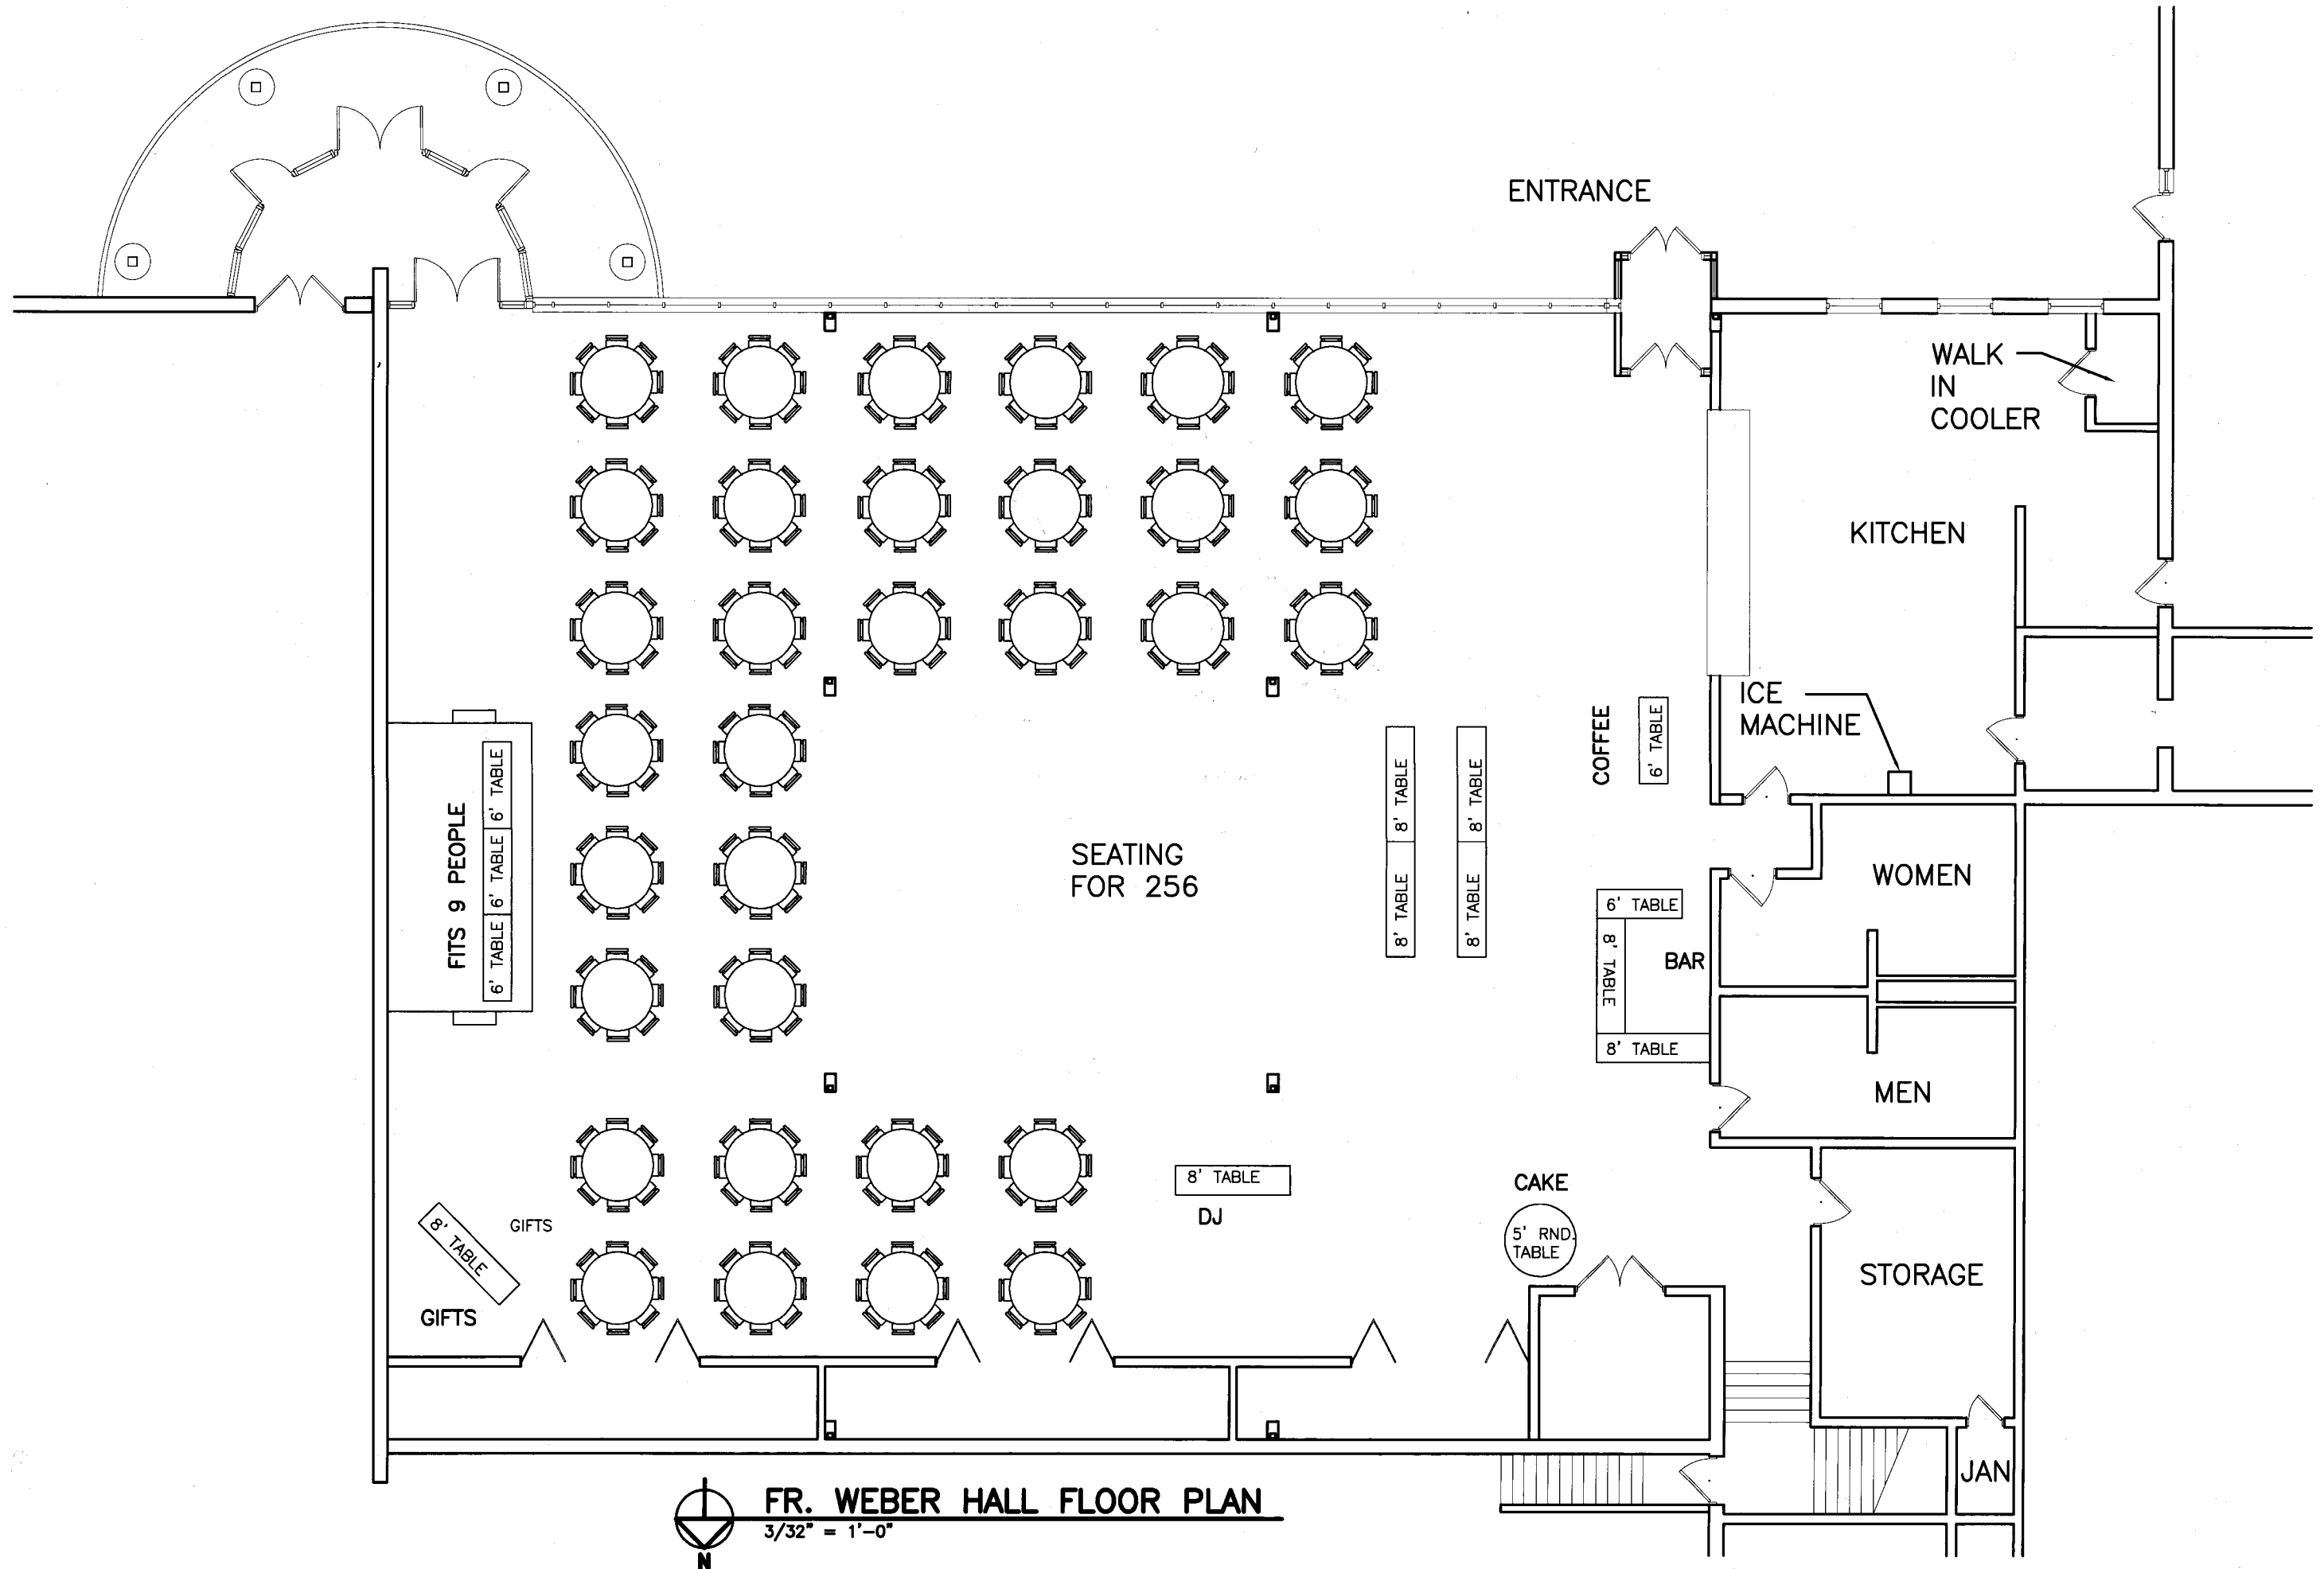

 **FR. WEBER HALL FLOOR PLAN**  
3/32" = 1'-0"

**FR. WEBER HALL FLOOR PLAN**  
 3/32" = 1'-0"

**FR. WEBER HALL FLOOR PLAN**  
 $3/32" = 1'-0"$

FR. WEBER HALL FLOOR PLAN  
 3/32" = 1'-0"