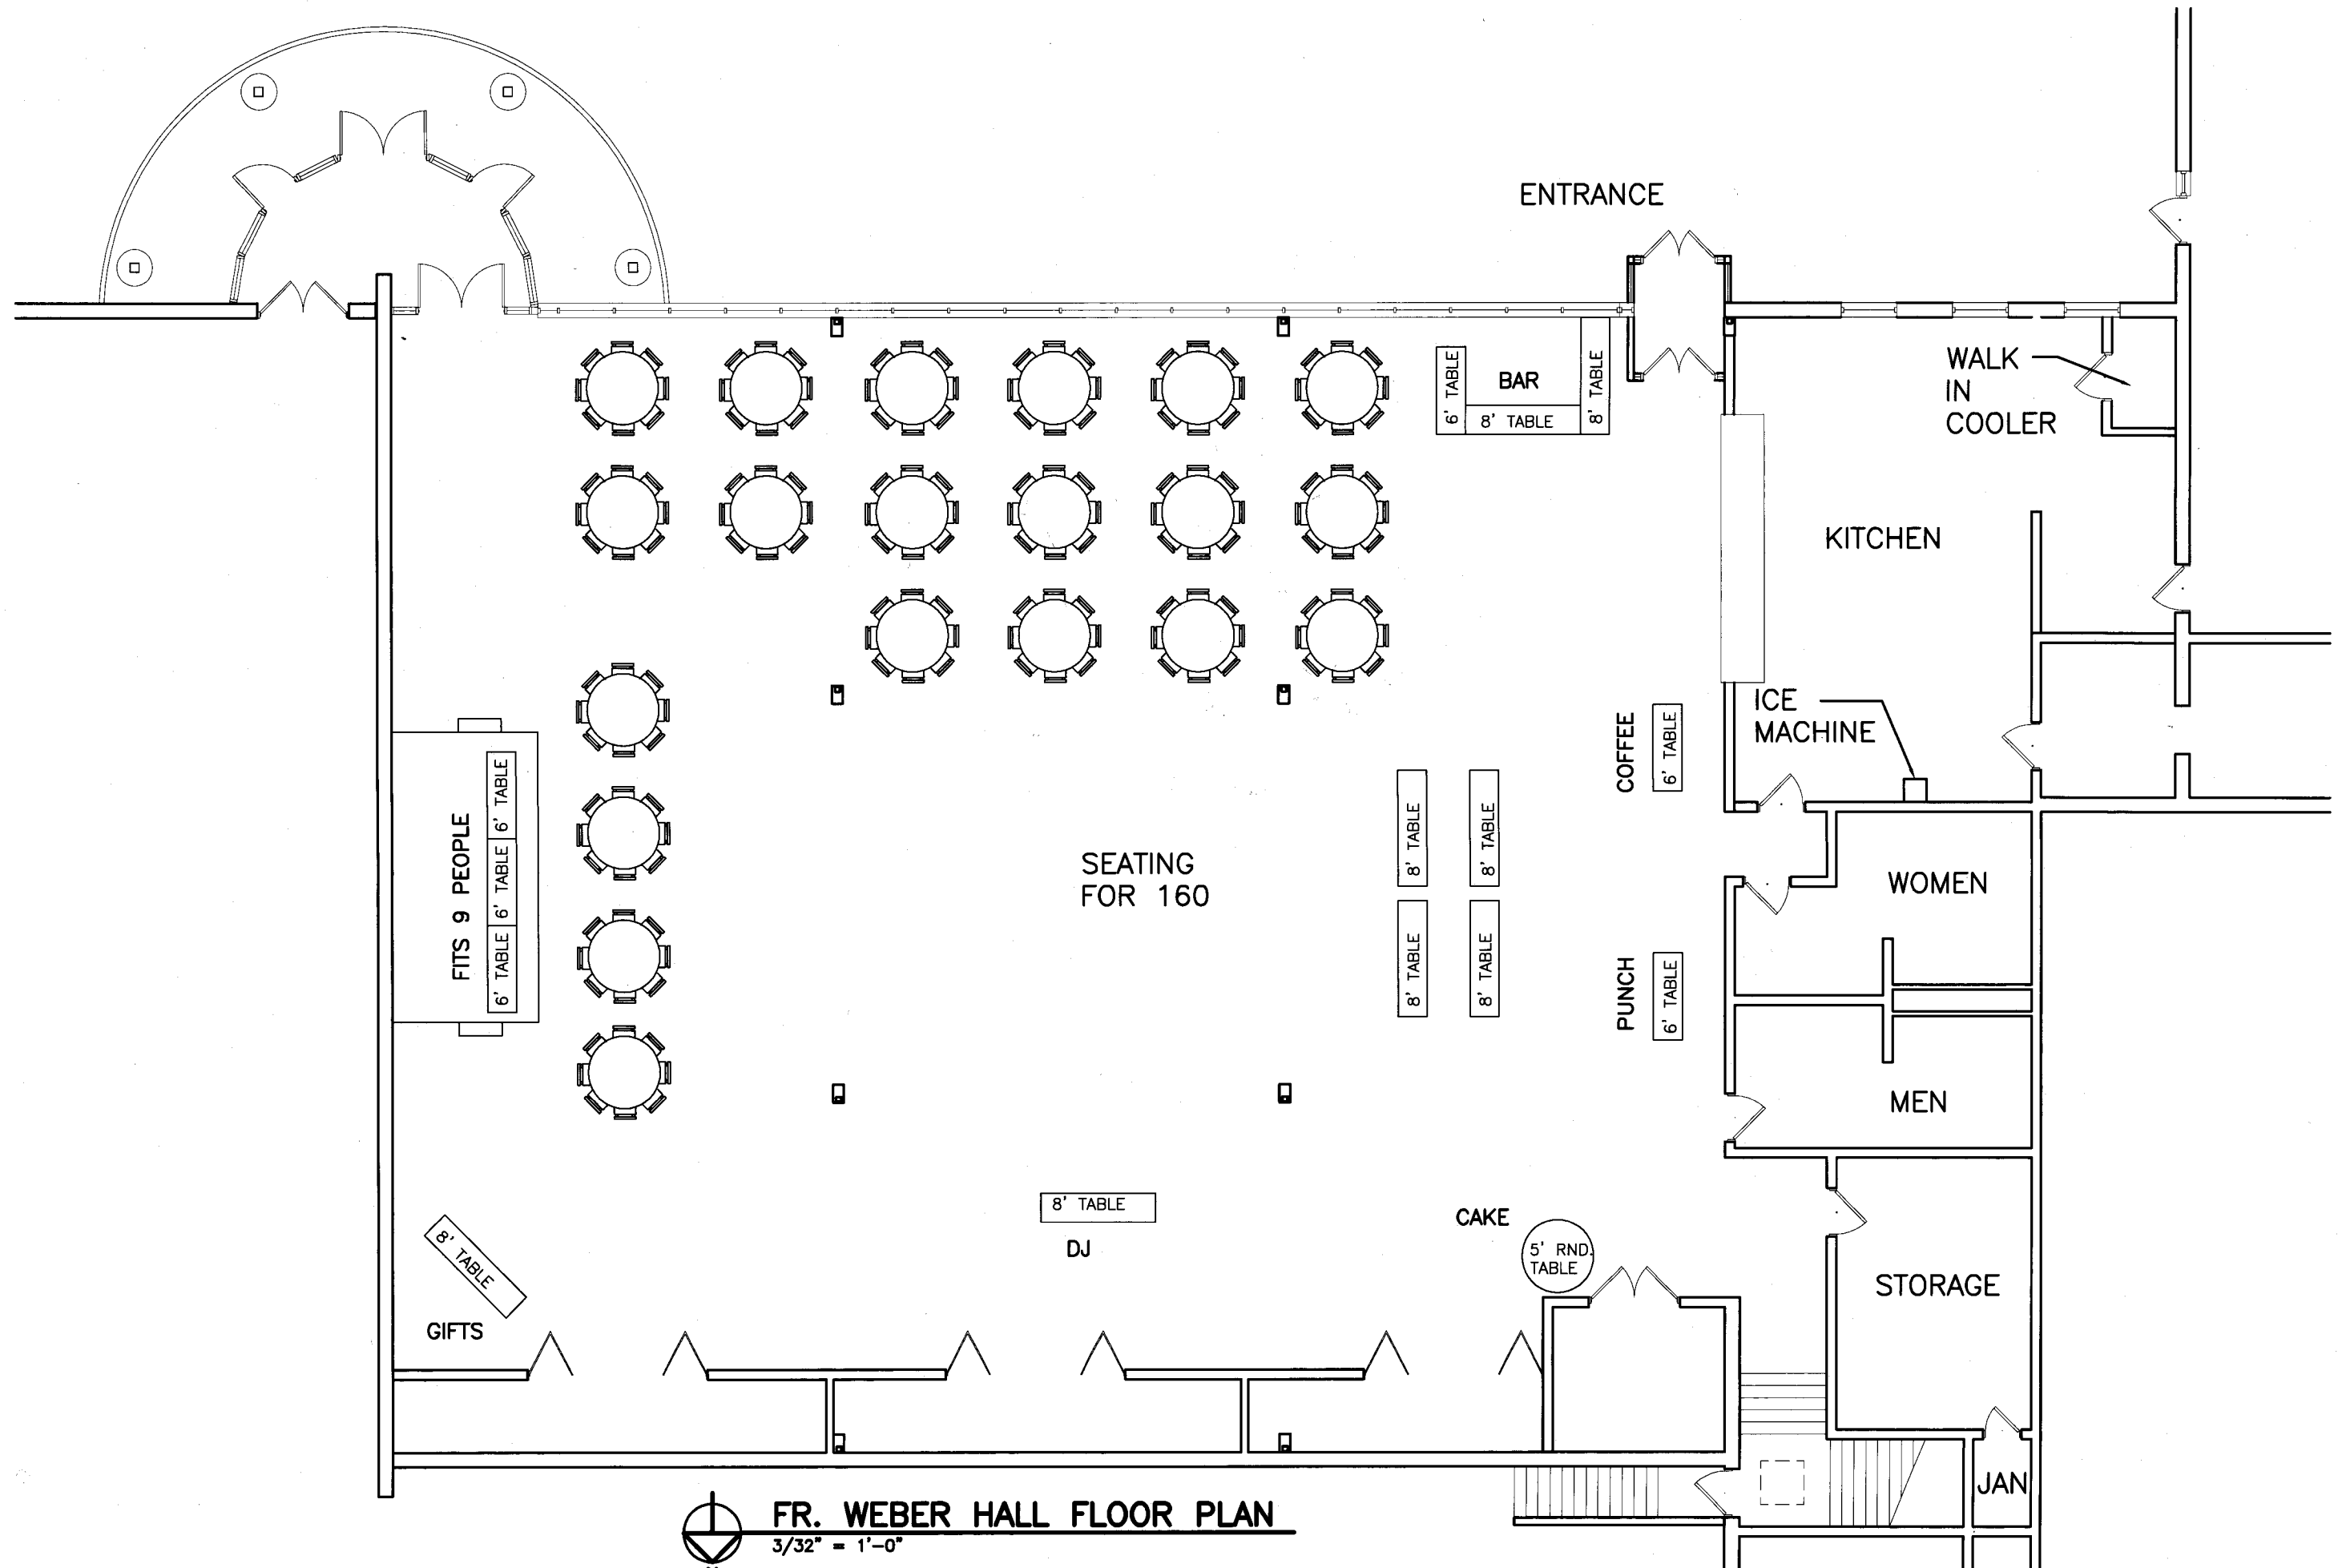

 **FR. WEBER HALL FLOOR PLAN**  
3/32" = 1'-0"

**FR. WEBER HALL FLOOR PLAN**  
 3/32" = 1'-0"

**FR. WEBER HALL FLOOR PLAN**  
 $3/32" = 1'-0"$

FR. WEBER HALL FLOOR PLAN  
 3/32" = 1'-0"